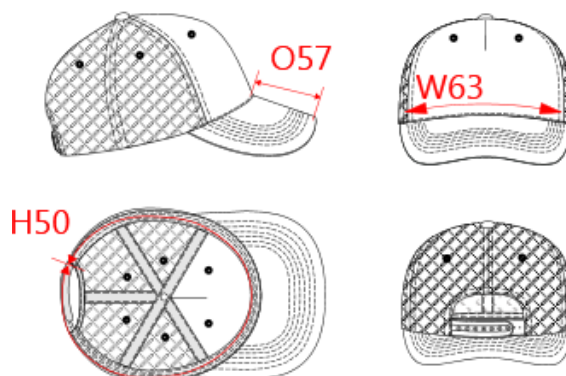

**REFERENCE :** KP170

**SIZES :** U

**COMPOSITION :**

Main fabric : Laminated Cotton / Polyester canvas 98/2 - 310  
For front panels

Fabric 1 : Cotton / Polyester canvas 98/2 For peak and  
recovered button on top 98%cotton / 2%polyester

Mesh : Polyester mesh - 65 For back panels 100%polyester

**ARTICLE WEIGHT :**

82 gr/pc

DESCRIPTION
<b>Français :</b> Casquette Trucker - 5 panneaux
<b>English :</b> Trucker cap - 5 panels
<b>Nederlands :</b> Pet Trucker - 5 panelen
<b>Deutsch :</b> Trucker-Kappe – 5 Panels
<b>Español :</b> Gorra Trucker - 5 paneles
<b>Italiano :</b> Cappellino Trucker - 5 pannelli
<b>Português :</b> Boné Trucker – 5 painéis

COLORS	PANTONE SERIGRAPHIE
Black / Black / Black	Black / Black / Black
Indigo / Indigo / Wine	534C / 534C / 504C
White / Indigo / Wine	White / 534C / 504C

MEASUREMENT	
Description	U
<b>H50</b> Tour de tête / Head measurement	58
<b>W63</b> Width of front panel on bottom	19
<b>O57</b> Deep of the peak on baseball cap	7

CARE LABEL

PACKING	
Box	100 pcs / box U => L:60cm W:46cm H:38cm GW:10.2kg NW:8.3kg